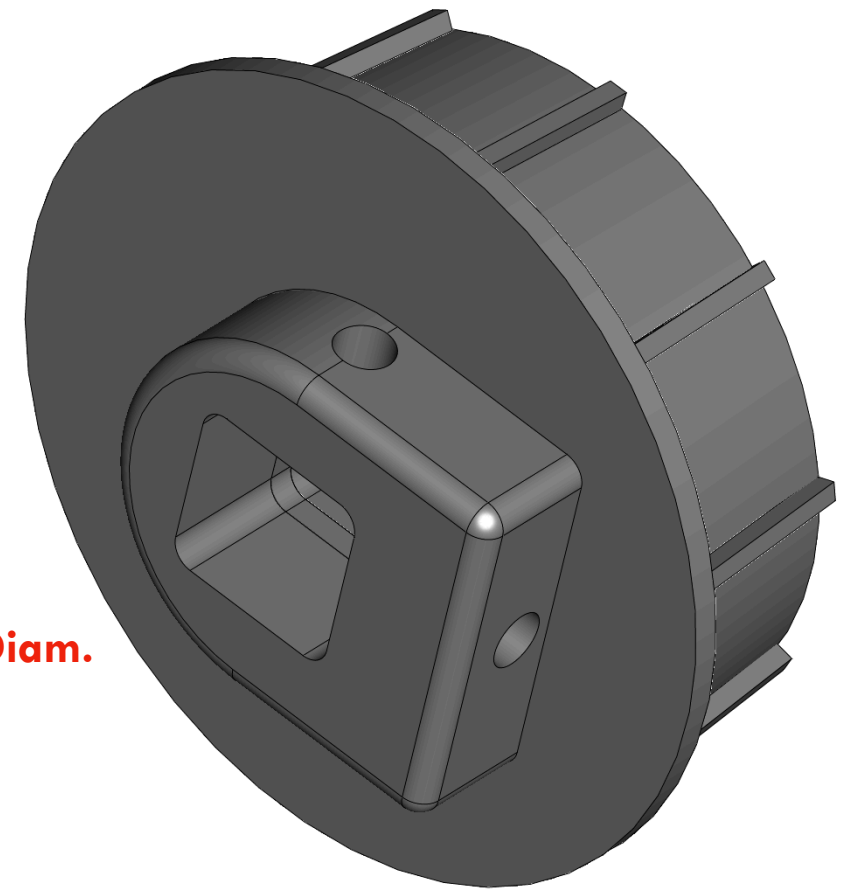

PARA Comapny LLC
763.473.2757
sales@PARA-Company.com

**Square bore for example only,
 Round bore is standard up to 2.5" Diam.**