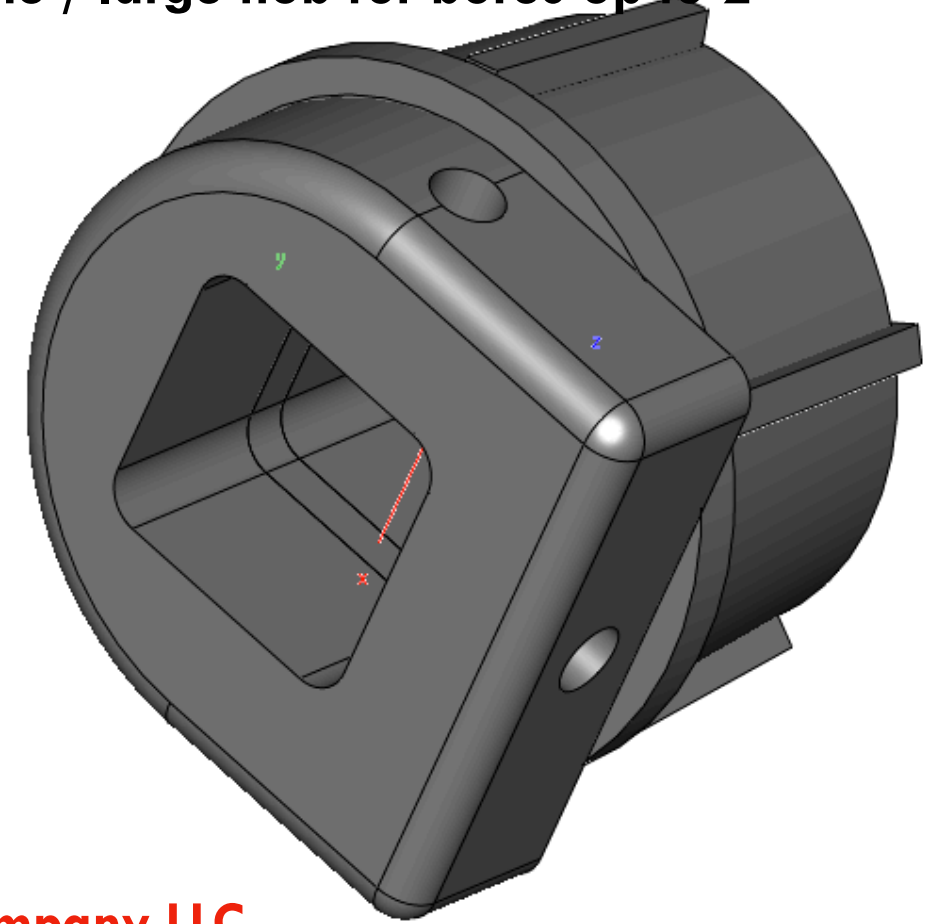

**3" core cone / large hub for bores up to 2"**

**PARA Company LLC**  
**763.473.2757**  
**Sales@Para-Company.com**