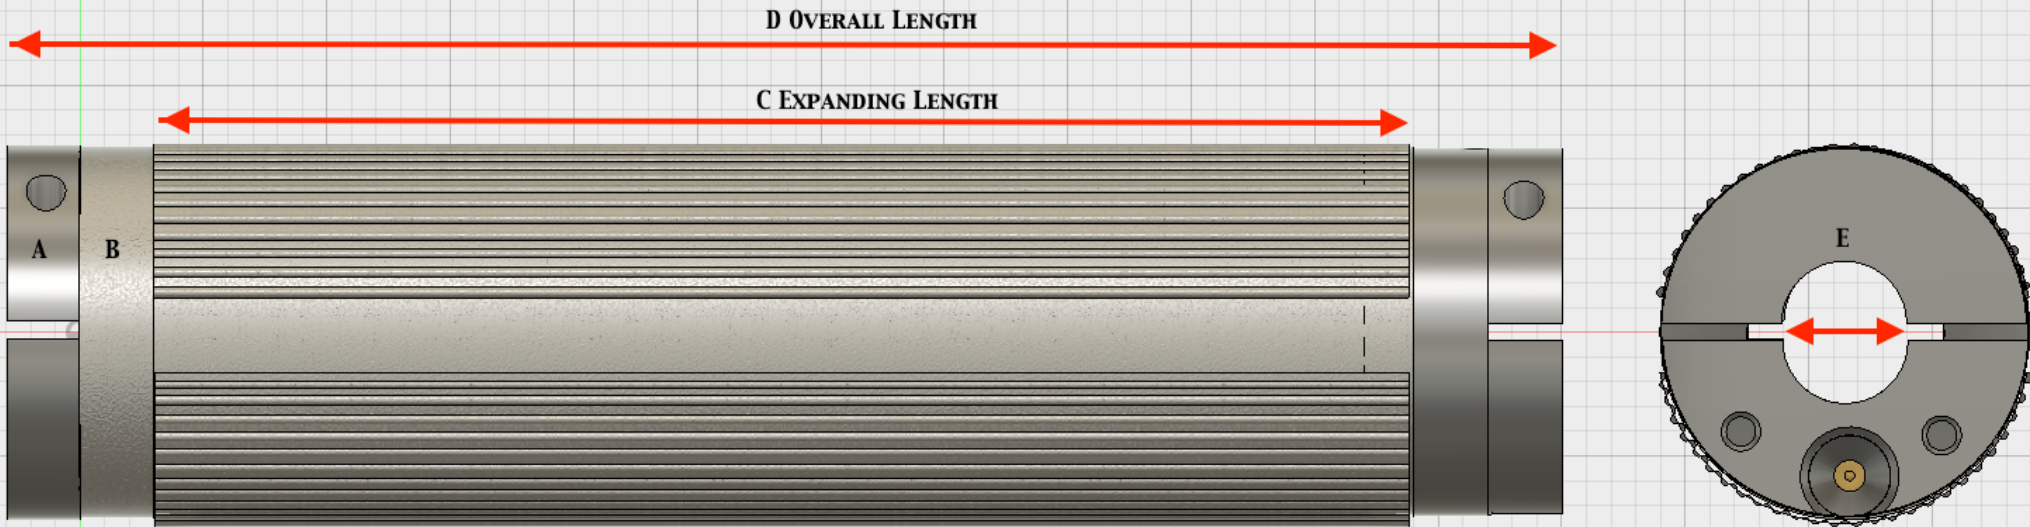

PARA COMPANY LLC

EXPANDING LEAF STYLE AIR MANDREL

3" AND 6" MOST COMMON - OTHER SIZES AVAILABLE ON REQUEST

A= 12MM / .5"

B= 16MM / .625"

C=

D= C+ 56MM / 2.25"

E= JOURNAL DIAMETER (WE OVERSIZE BY .005-.010")